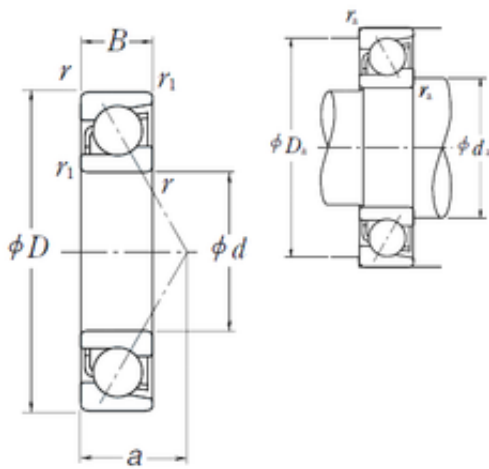

# BEARING USA CORP.

240 mm x 500 mm x 95 mm NSK 7348A  
Angular contact ball bearings

Bearing No. 7348A

Size	240x500x95 mm
Bore Diameter	240 mm
Outer Diameter	500 mm
Width	95 mm
d	240 mm
D	500 mm
B	95 mm
C	95 mm
a	154,3 mm
r min.	5 mm
r1 min.	2 mm
Da	468 mm
ra max.	4 mm
da	273 mm
Weight	92,5 Kg
Basic dynamic load rating (C)	565 kN

7348A Bearing 2D drawings and 3D CAD models