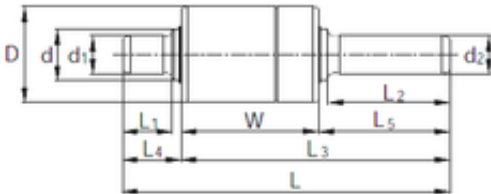

BEARING USA CORP.

KBC RW306201 Complex bearings

Bearing No. RW306201

RW306201 Bearing 2D drawings and 3D CAD models

Outer Diameter	30 mm
D	30 mm
d	15.918 mm
L4	16.5 mm
L5	37.106 mm
L2	34.5 mm
L3	76 mm
d1	12 mm
d2	12 mm
L	92.5 mm
L1	14 mm
W	38.894 mm