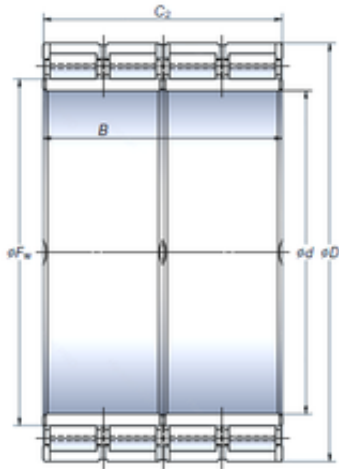

BEARING USA CORP.

950 mm x 1 330 mm x 950 mm NSK
STF950RV1314g Cylindrical roller bearings

Bearing No. STF950RV1314g

| | |
|-------------------------------|-----------------|
| Size | 950x1330x950 mm |
| Bore Diameter | 950 mm |
| Outer Diameter | 1330 mm |
| Width | 950 mm |
| d | 950 mm |
| Fw | 1 053 mm |
| D | 1 330 mm |
| B | 950 mm |
| C | 950 mm |
| Basic dynamic load rating (C) | 33 500 kN |

STF950RV1314g Bearing 2D drawings and 3D CAD models