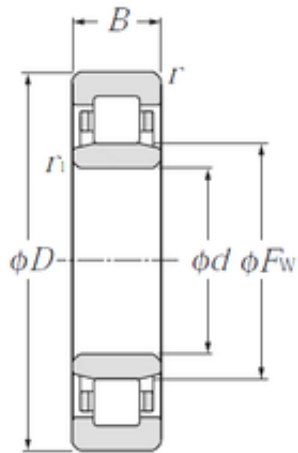

BEARING USA CORP.

75 mm x 115 mm x 20 mm CYSD NU1015 Cylindrical roller bearings

Bearing No. NU1015

Size	75x115x20 mm
Bore Diameter	75 mm
Outer Diameter	115 mm
Width	20 mm
d	75 mm
Fw	85 mm
D	115 mm
B	20 mm
C	20 mm
Weight	0,74 Kg
Basic dynamic load rating (C)	61,2 kN
Basic static load rating (C0)	51,5 kN
(Grease) Lubrication Speed	4500 r/min

NU1015 Bearing 2D drawings and 3D CAD models