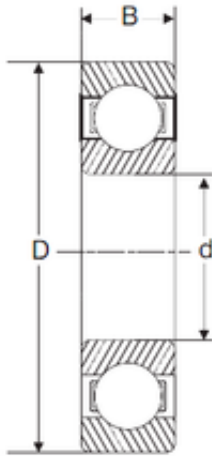

BEARING USA CORP.

107,95 mm x 190,5 mm x 31,75 mm SIGMA LJ
4.1/4 Deep groove ball bearings

Bearing No. LJ 4.1/4

Size	107.95x190.5x31.75 mm
Bore Diameter	107,95 mm
Outer Diameter	190,5 mm
Width	31,75 mm
d	107,95 mm
D	190,5 mm
B	31,75 mm
C	31,75 mm

LJ 4.1/4 Bearing 2D drawings and 3D CAD models